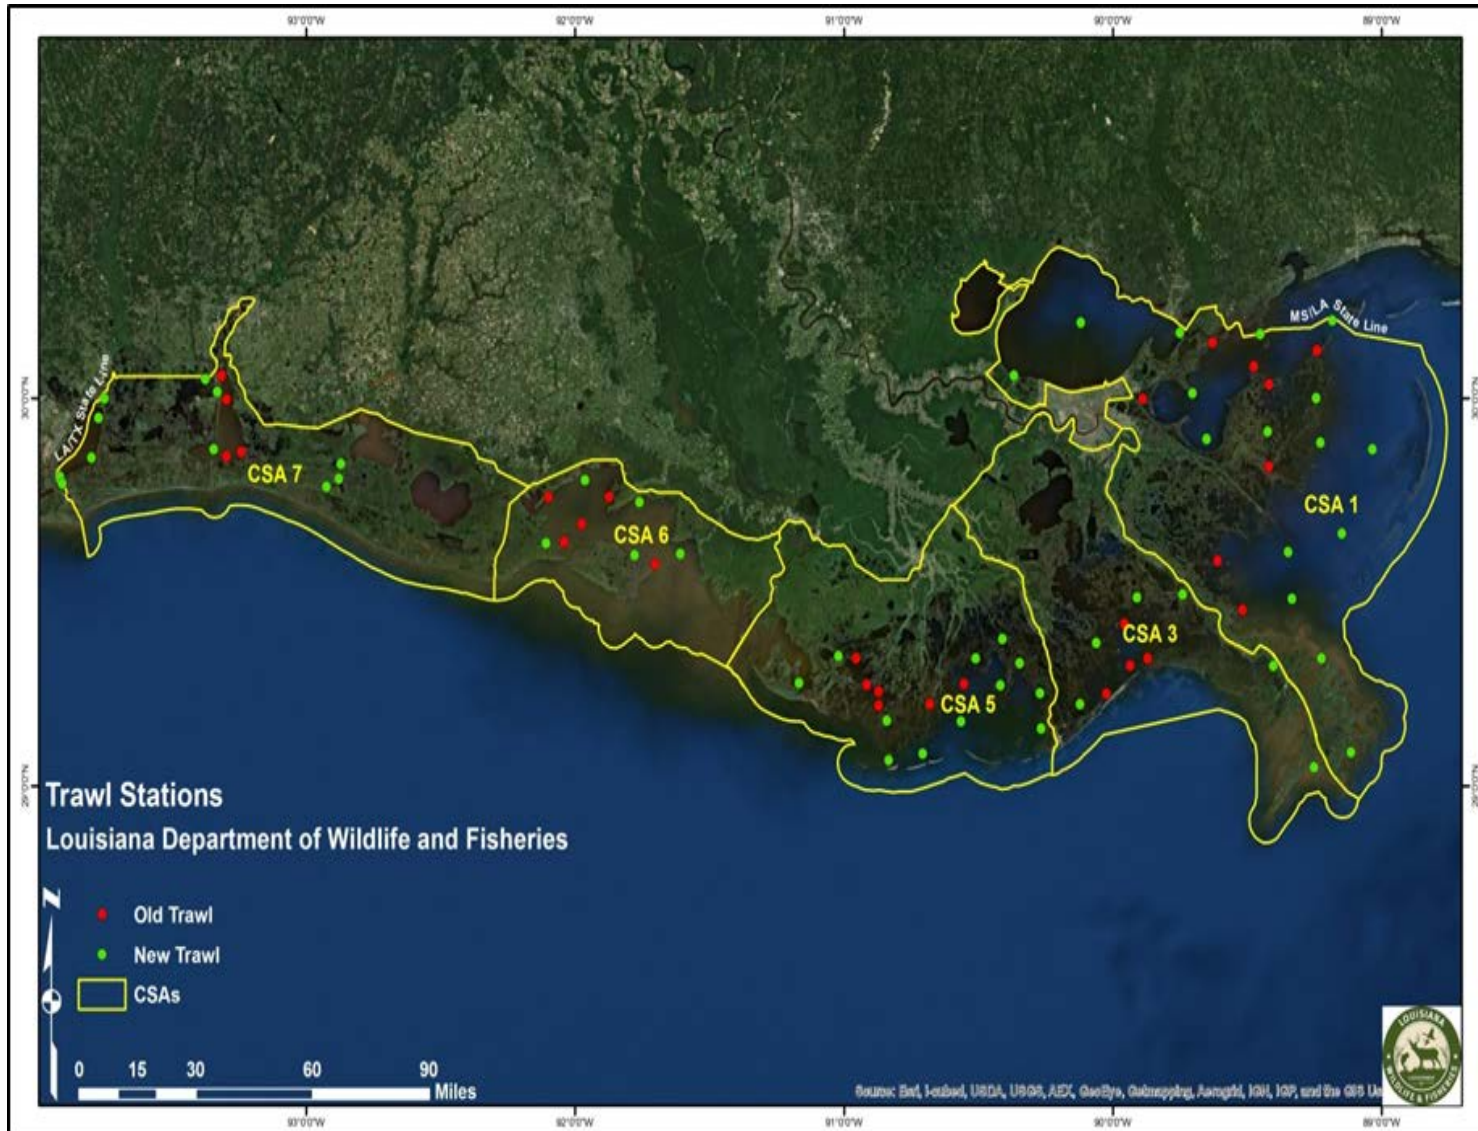

# *Overview*

Updated indices of abundance (IOA) for Gulf Menhaden sampled in Louisiana waters with 16 foot trawls (1 ½ inch stretched mesh), 50 foot bag seine (3/16 inch stretched mesh), and 750 foot experimental gillnet ( 5 panels of 2.0, 2.5, 3.0, 3.5, 4.0 inch stretched mesh).

# Sampling Locations - Seine

# Seine

# Sampling Locations - Trawl