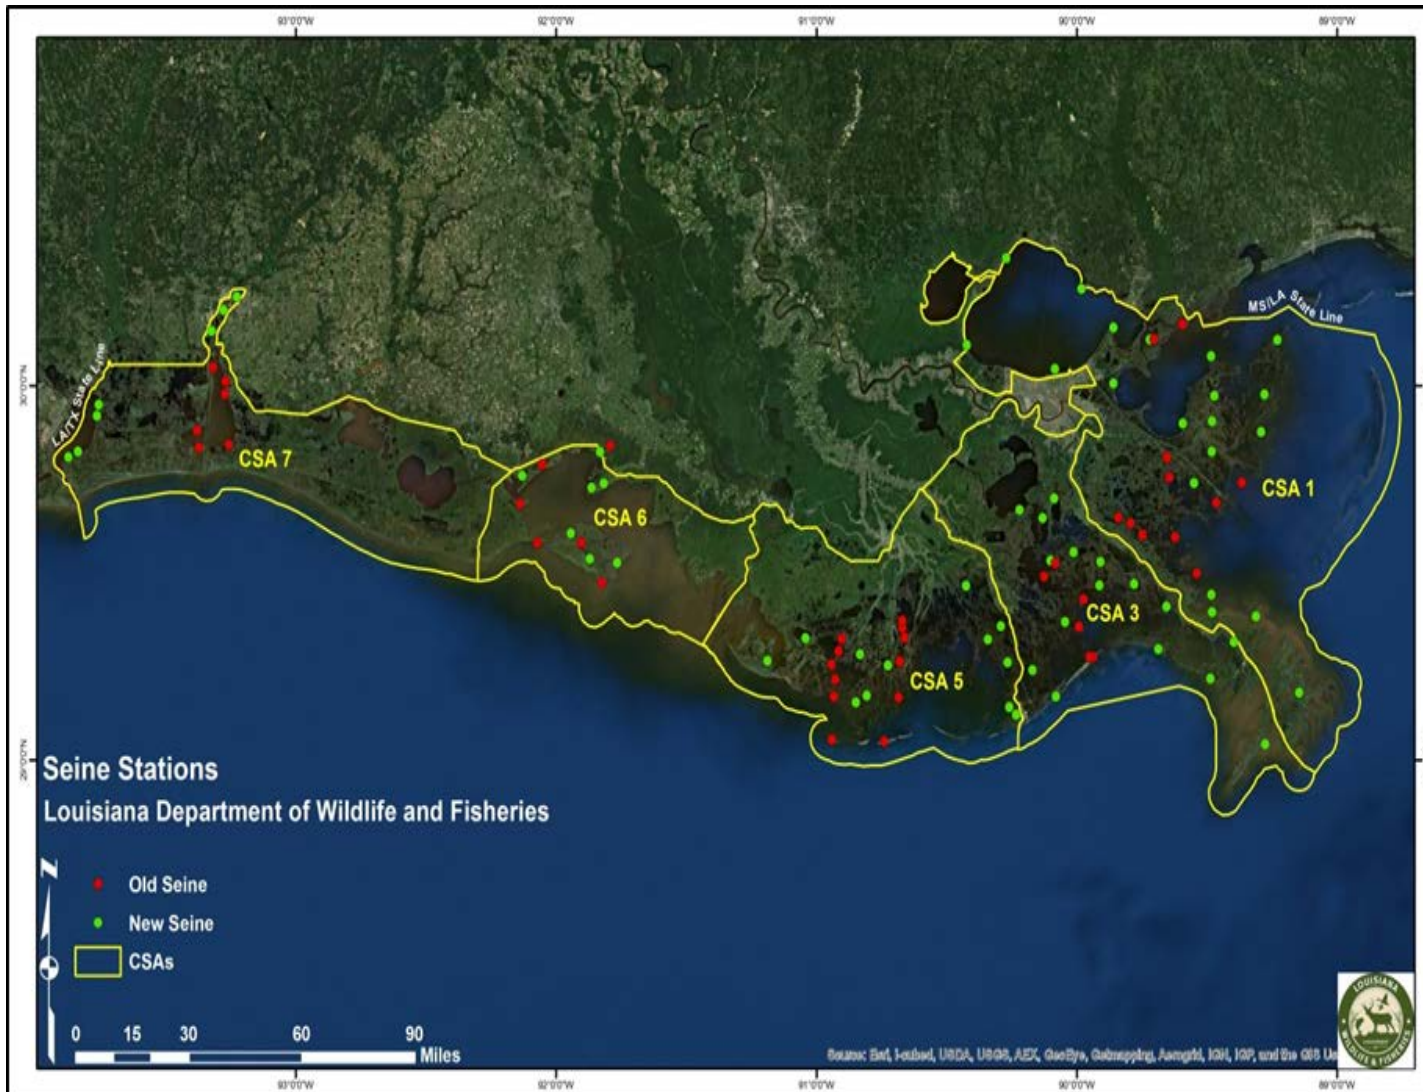

# *Overview*

Updated indices of abundance (IOA) for Gulf Menhaden sampled in Louisiana waters with 16 foot trawls (1 ½ inch stretched mesh), 50 foot bag seine (3/16 inch stretched mesh), and 750 foot experimental gillnet ( 5 panels of 2.0, 2.5, 3.0, 3.5, 4.0 inch stretched mesh).

# Sampling Locations - Seine

# Sampling Locations - Trawl

# Sampling Locations - Gillnet