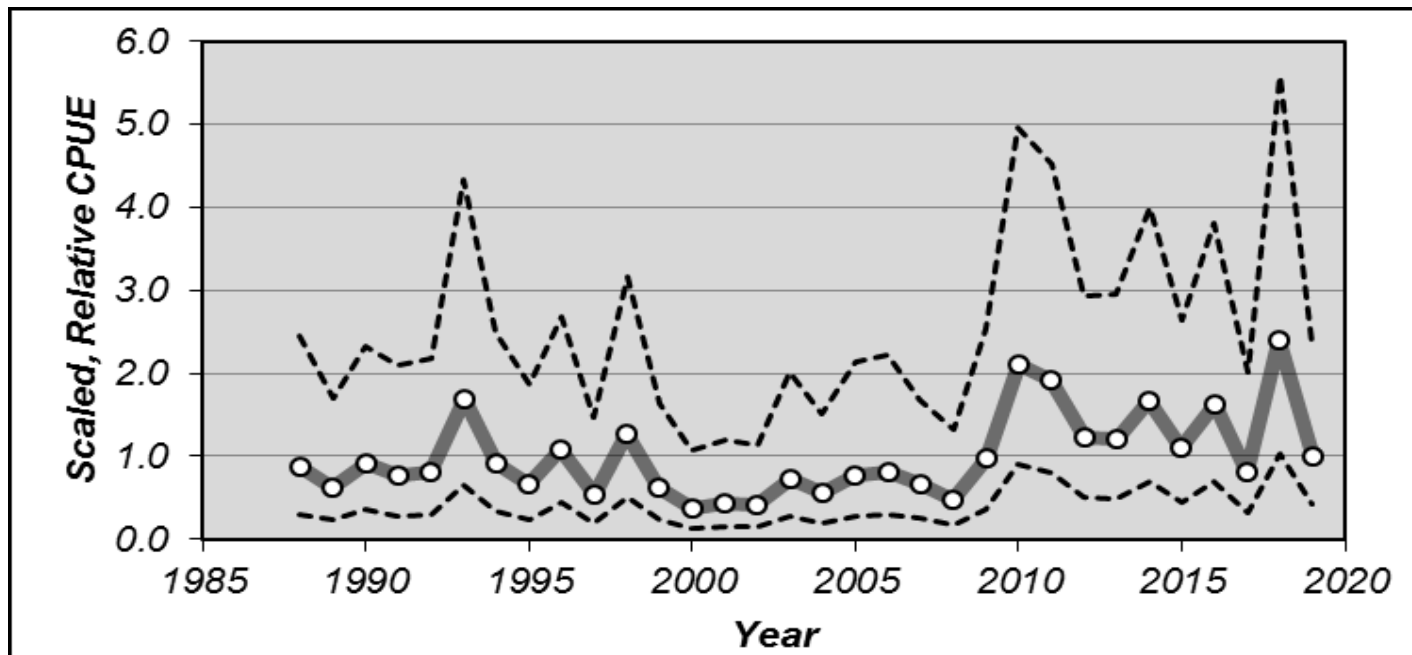

# *Overview*

Updated indices of abundance (IOA) for Gulf Menhaden sampled in Louisiana waters with 16 foot trawls (1 ½ inch stretched mesh), 50 foot bag seine (3/16 inch stretched mesh), and 750 foot experimental gillnet ( 5 panels of 2.0, 2.5, 3.0, 3.5, 4.0 inch stretched mesh).

# Sampling Locations - Seine

# Seine